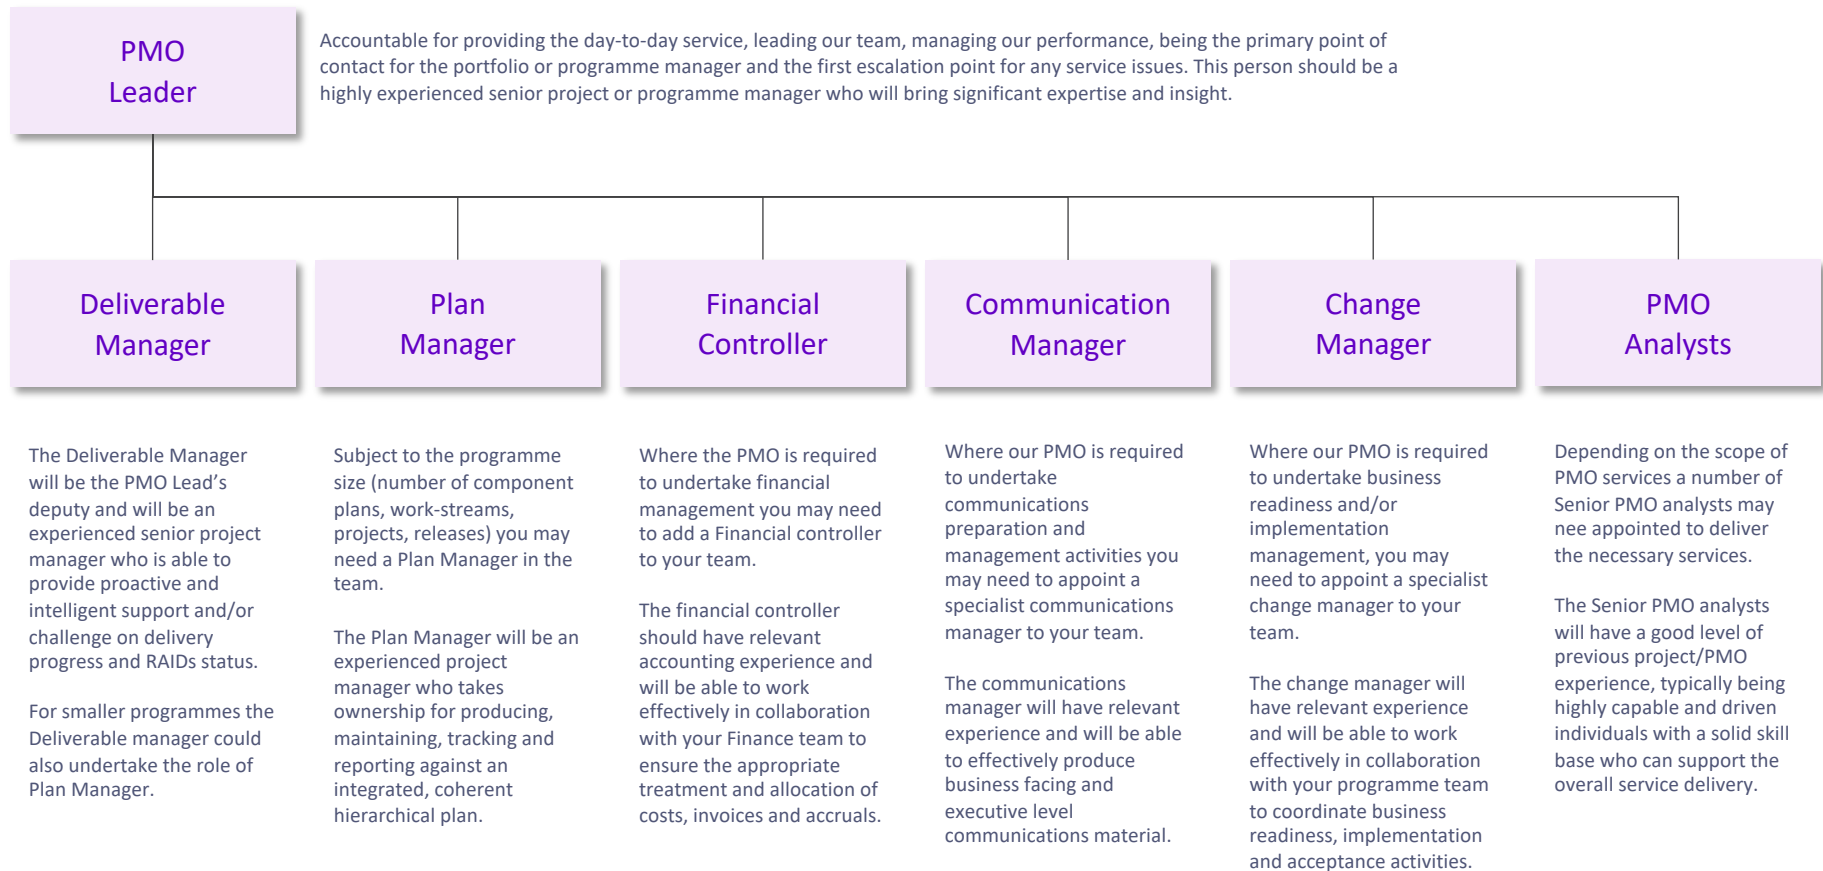

LISTEN SHAPE COLLABORATE DELIVER

Programme Management Office Sample Role Descriptions

Sample role and responsibility descriptions

Part of the PiC PMO Diagnostic Toolkit

Version 1.0

All PMOs needs to be structured and sized according to the specific need – but these sample role descriptions may be useful starting points